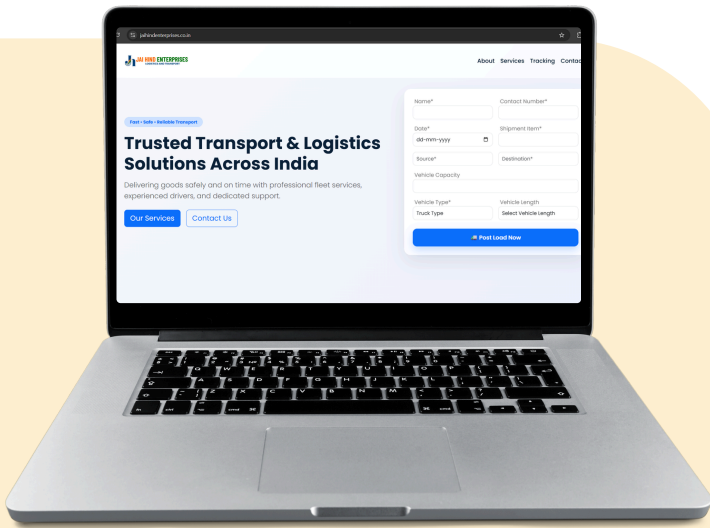

## WEBSITE

[www.jaihindenterprises.co.in](http://www.jaihindenterprises.co.in)

Our Website allows Customers to Track Shipments in real time and submit Loads easily, ensuring quick communication and Transparent Logistics Support.